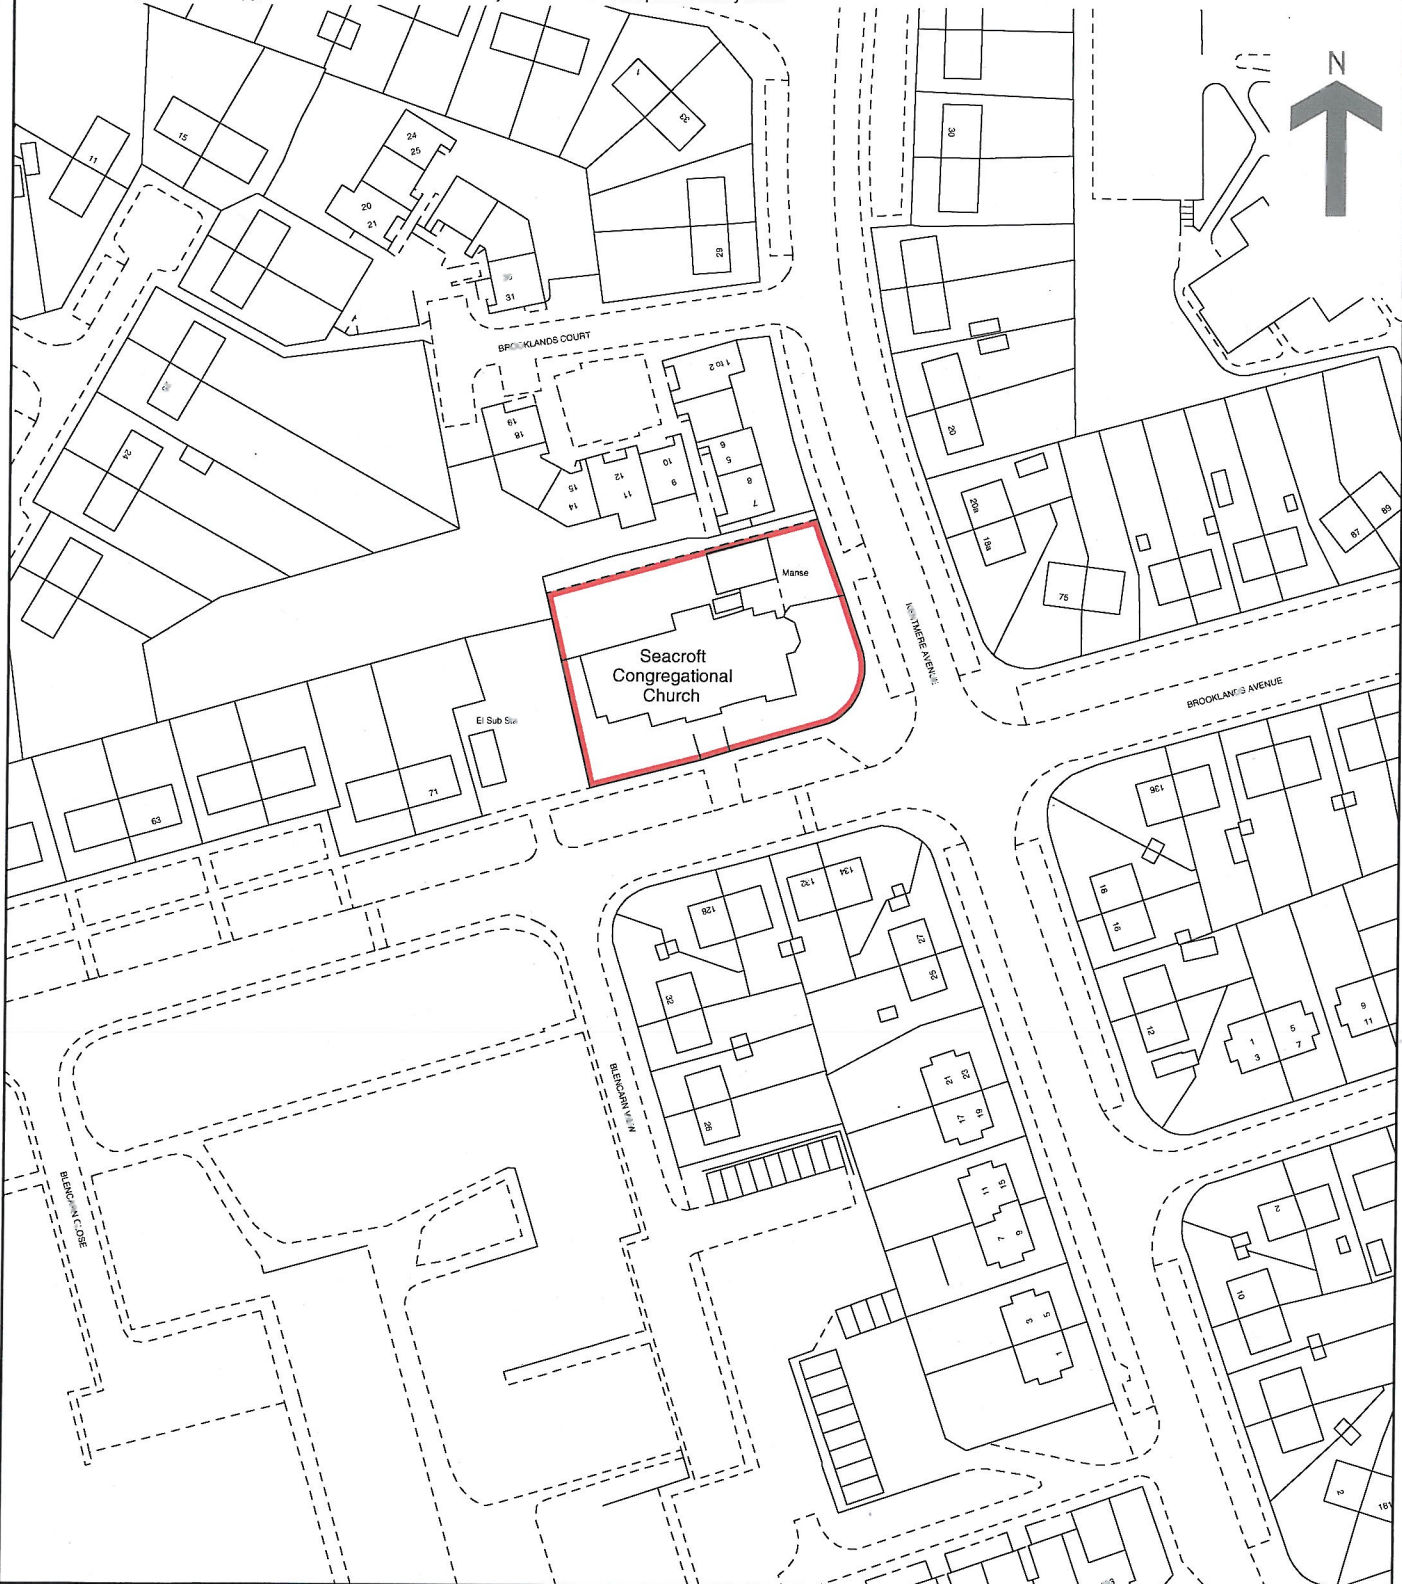

Land Registry Official copy of title plan

Title number **YY8510**
Ordnance Survey map reference **SE3435NE**
Scale **1:1250**
Administrative area **West Yorkshire: Leeds**

© Crown copyright and database rights 2012 Ordnance Survey 100026316.
You are not permitted to copy, sub-license, distribute or sell any of this data to third parties in any form.

This official copy issued on 30 November 2012 shows the state of this title plan on 30 November 2012 at 14:43:42. It is admissible in evidence to the same extent as the original (s.67 Land Registration Act 2002).

This title plan shows the general position, not the exact line, of the boundaries. It may be subject to distortions in scale. Measurements scaled from this plan may not match measurements between the same points on the ground. See Land Registry Public Guide 19 - Title Plans and Boundaries.